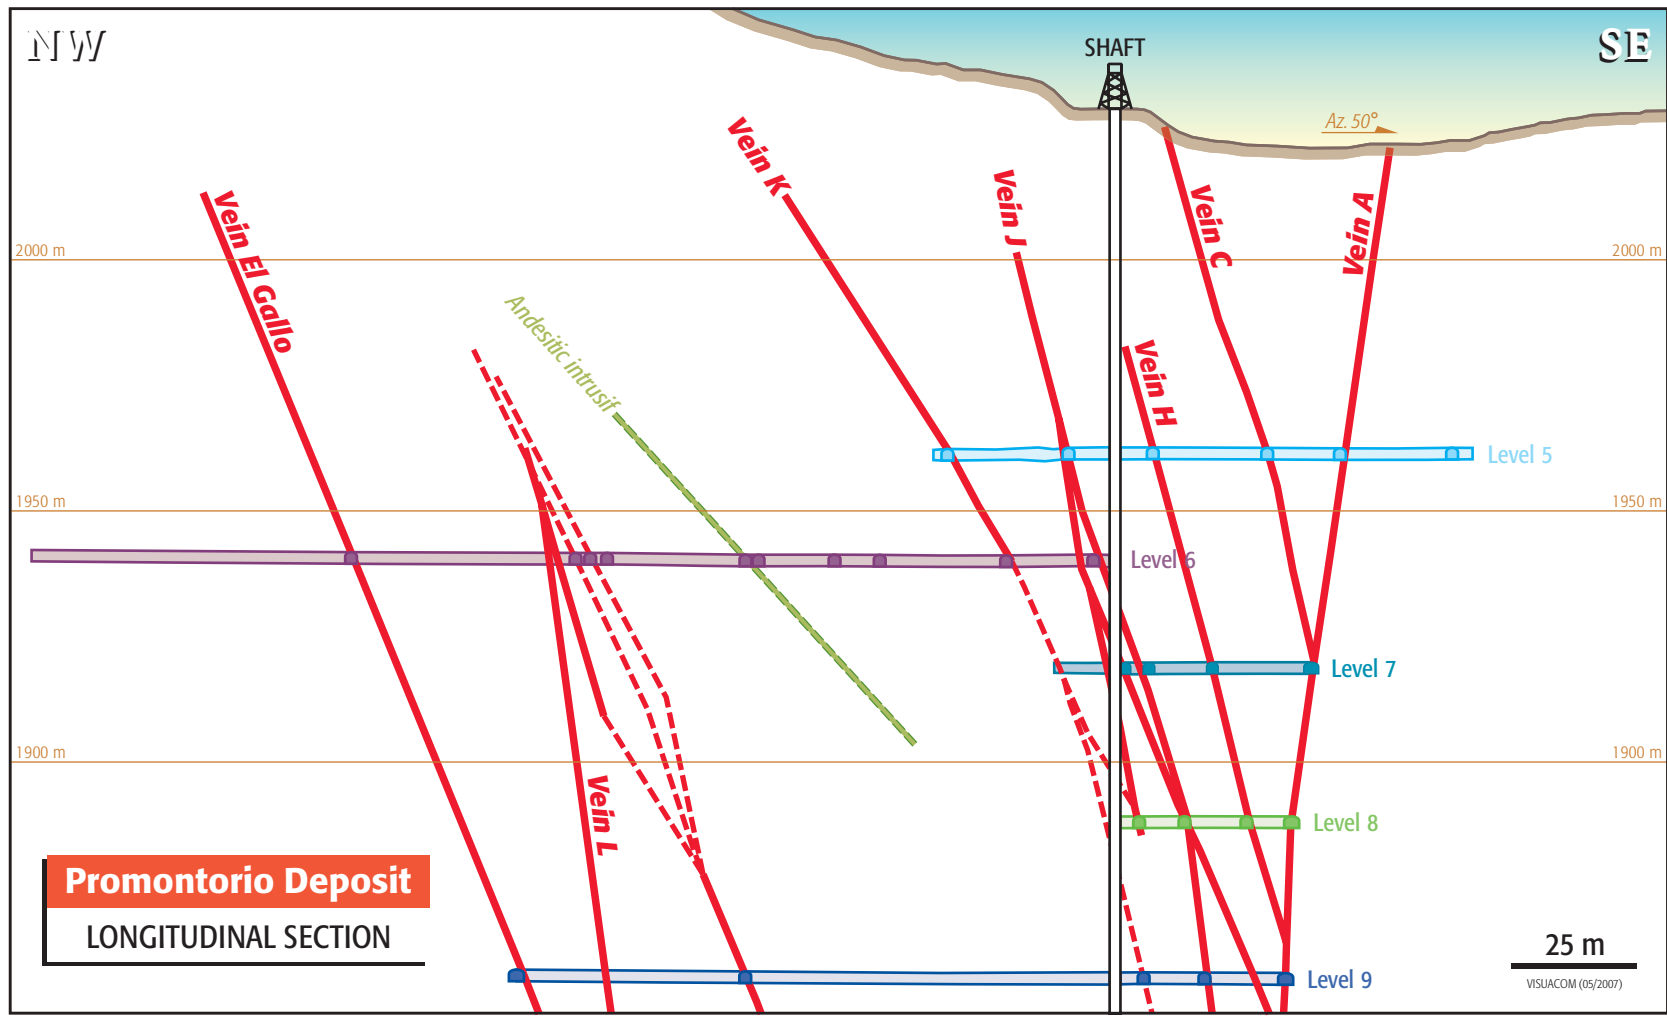

Promontorio Deposit
PLAN VIEW

Level 7, Promontorio Mine (Historical, 1990 Data)