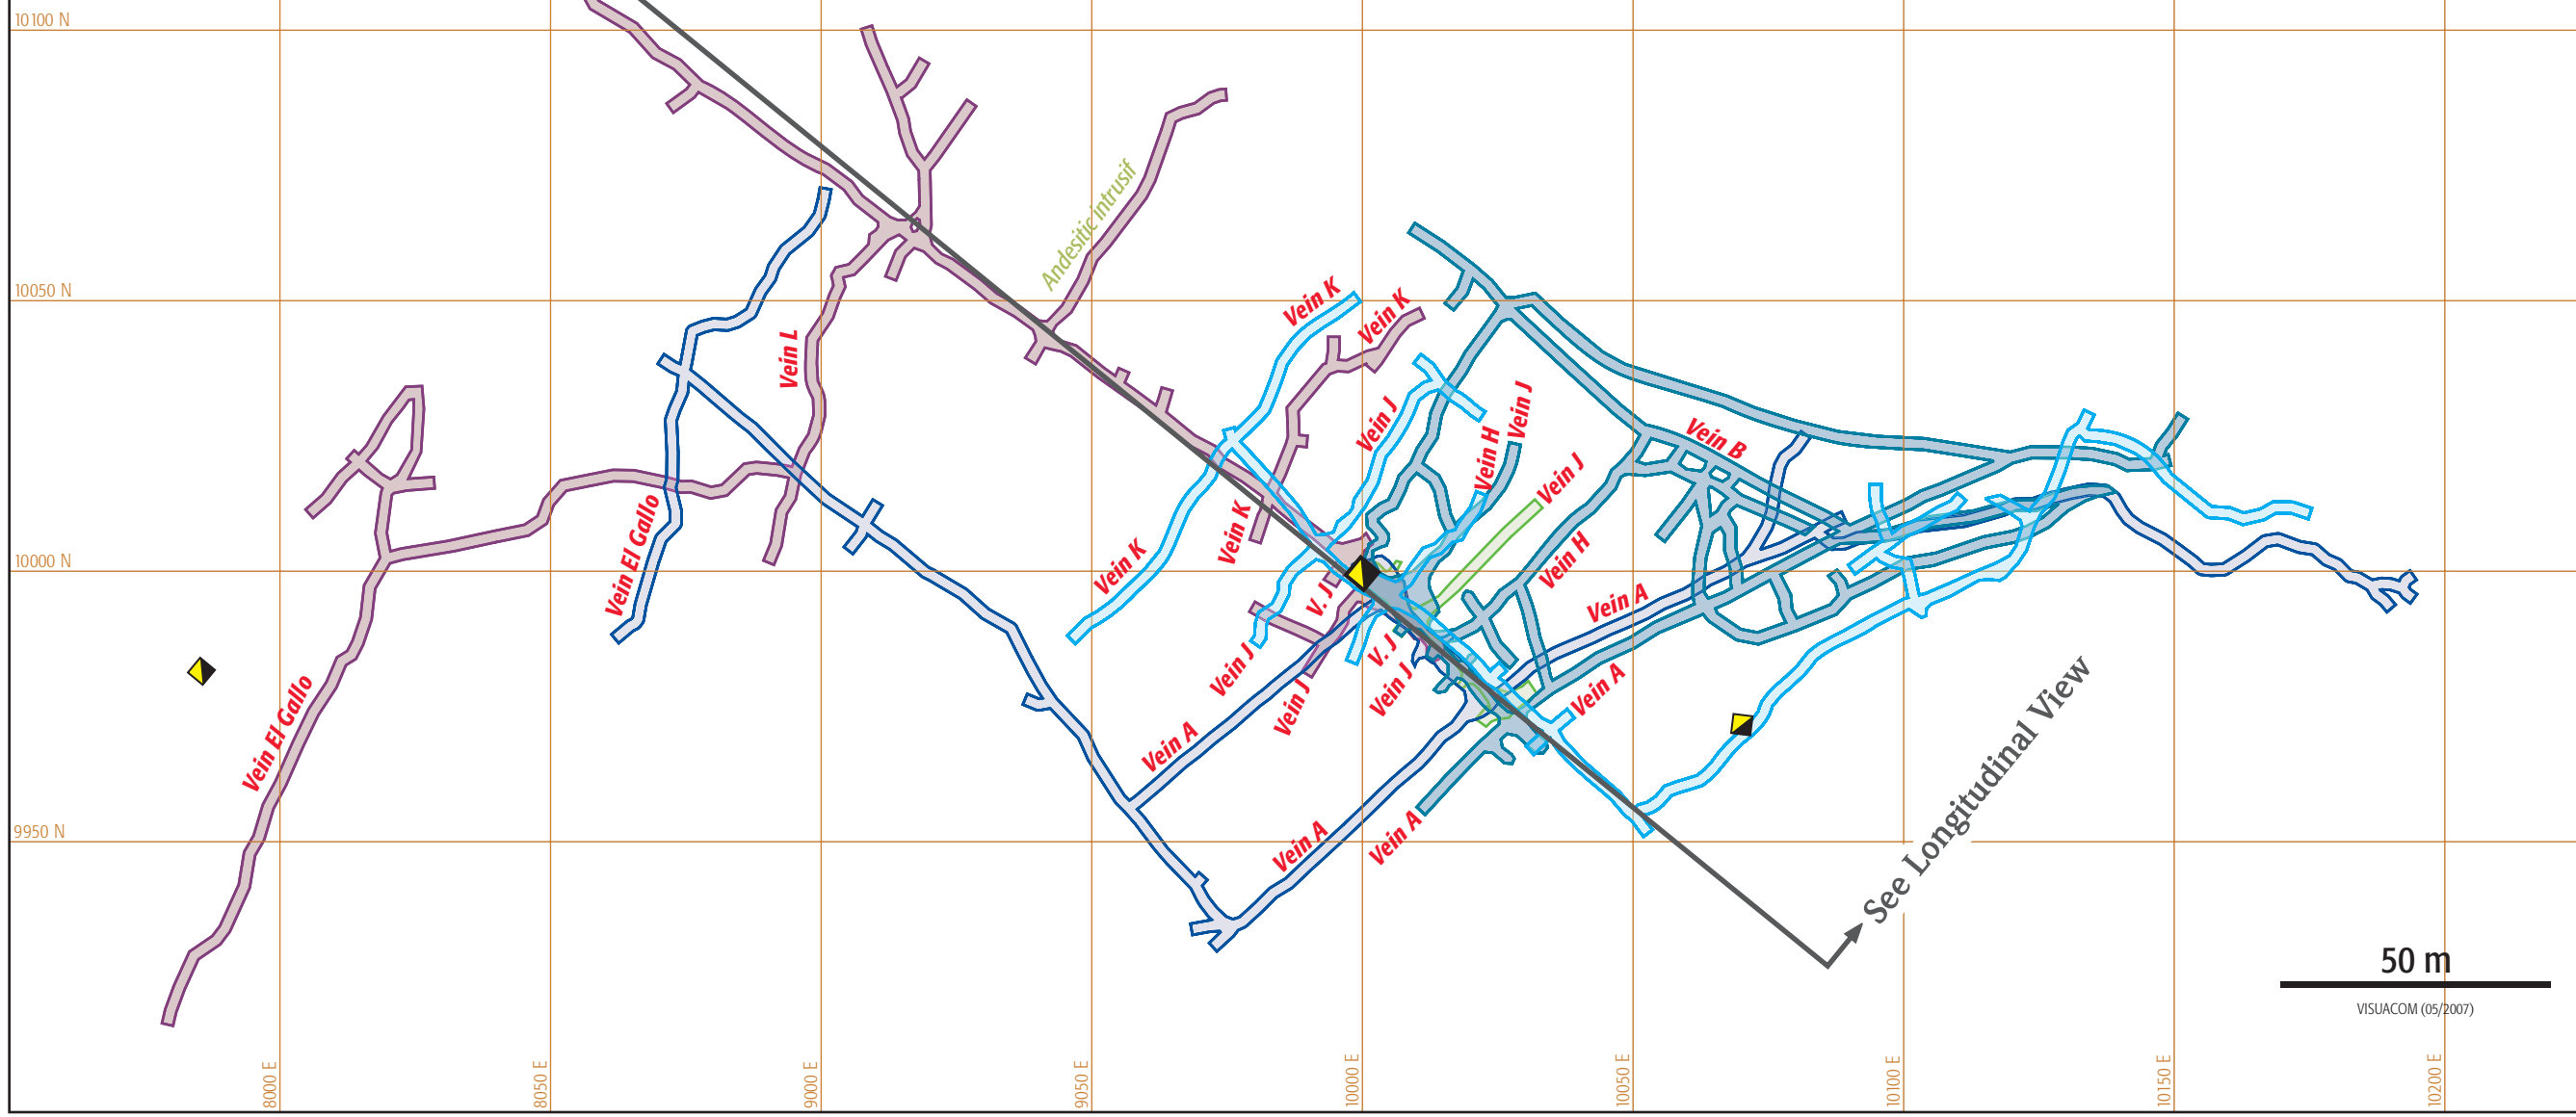

Promontorio Deposit
PLAN VIEW

Level 7, Promontorio Mine (Historical, 1990 Data)