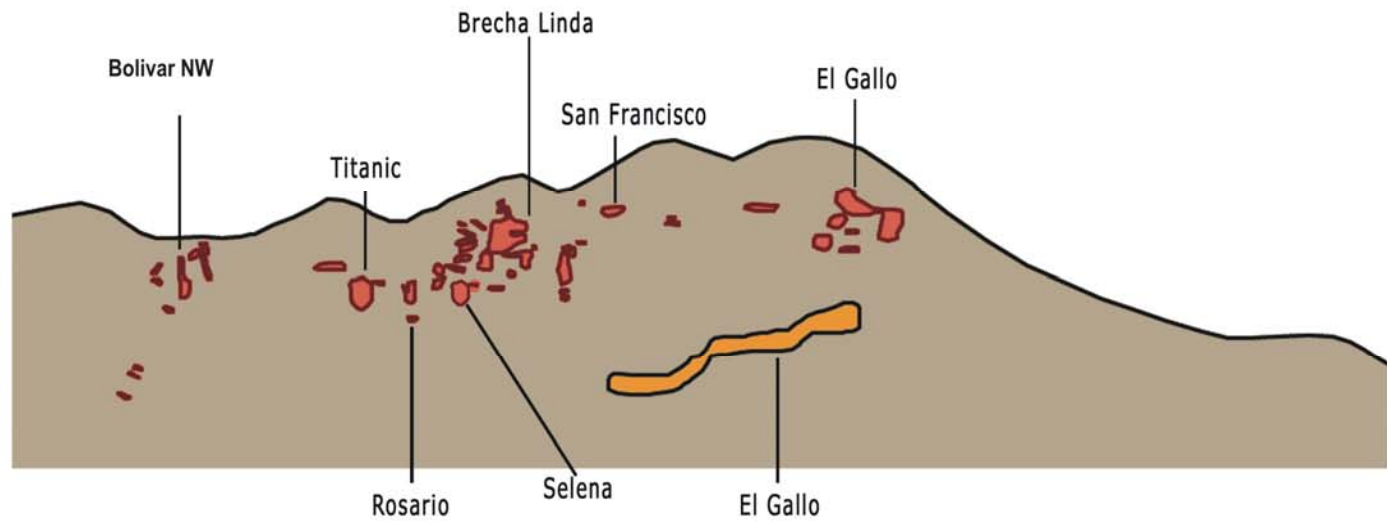

Dia Bras Bolivar Project

Upper Skarn Resources

Longitudinal

Looking North-East

Chihuahua State, Mexico

Created by

Geostat Systems International

Date

September 2007

LEGEND:

-  Upper Skarn
-  Lower Skarn